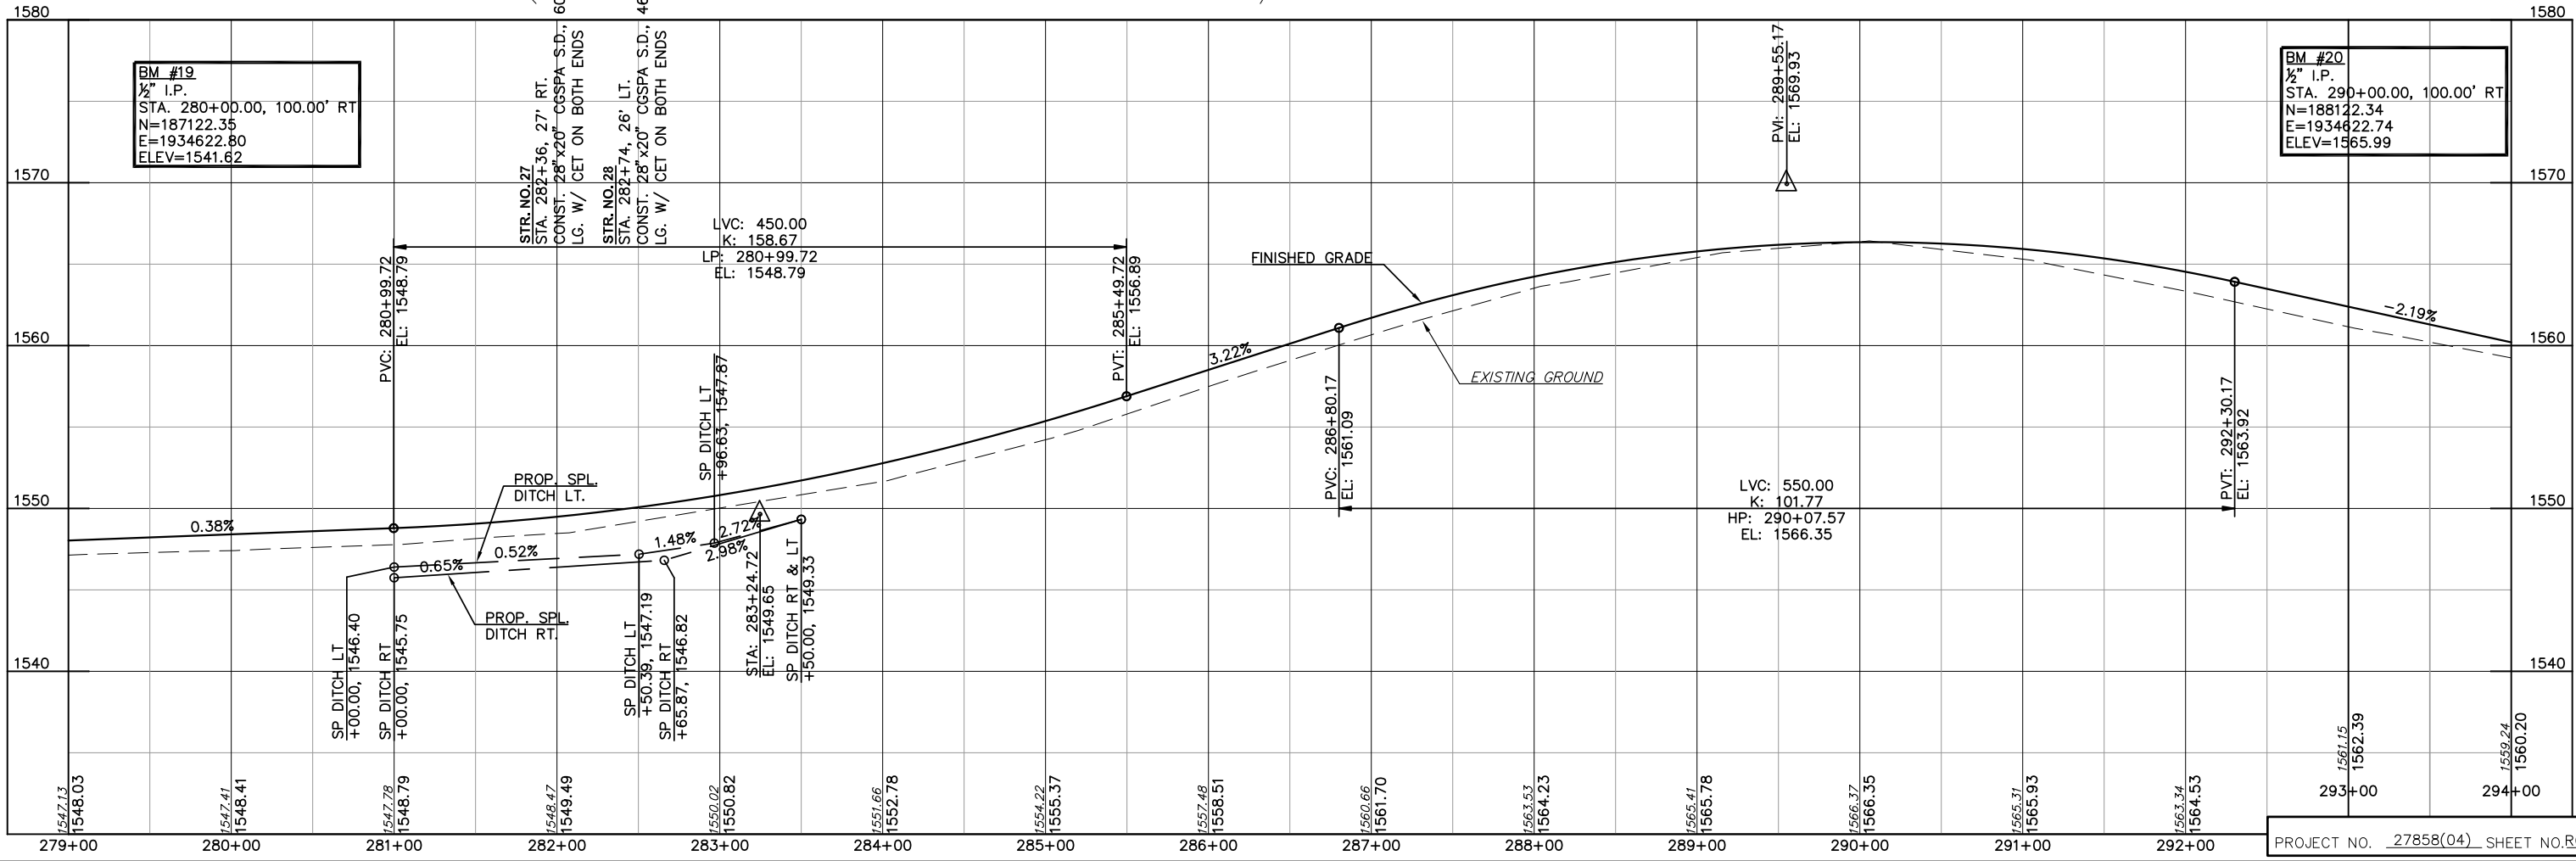

SEC. 14, T12N, R9W

SEC. 13, T12N, R9W

PLOTED: Tuesday, September 05, 2017 @ 03:56PM N:\1454-Columet Rd-Crossroads County\Drawings\1454SP.dwg